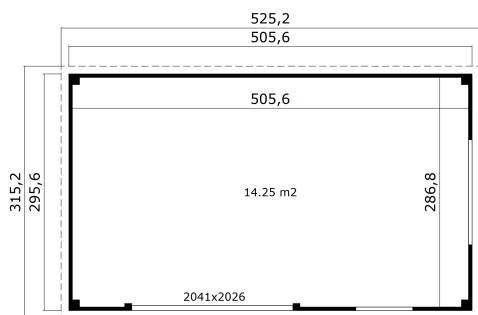

-  44 mm
-  2
-  0
-  **GUARANTEE**
- 5 YEARS**

PACKAGING: 1 PALLET(S)

 530 x 118 x 74 cm
1261 kg

EAN 4743329249397

DIMENSIONS

Floor area	14.25 m2
Roof dimensions	5.25 x 3.15 m
Cubic volume	≈ 34.11 m3
Wall height	≈ 2.39 m
Ridge height	≈ 2.39 m
Front overhang	≈ 10 cm

WINDOWS & DOORS

1 x Sliding door (SGAL*)	204.1 x 202.6 cm
1 x Single window open inward (SGAL*)	60.0 x 183.2 cm
1 x Single window open inward (SGAL*)	120.0 x 65.0 cm

*SGAL: Single Glazed Aluminium

ROOF & FLOOR

Roof boards	18.5x90 mm
Floor boards	18.5x90 mm
Roof surface	16.80 m2
Roof angle	≈ 2 °
Treated Bearers	70x45 mm

* Optional roof covering available